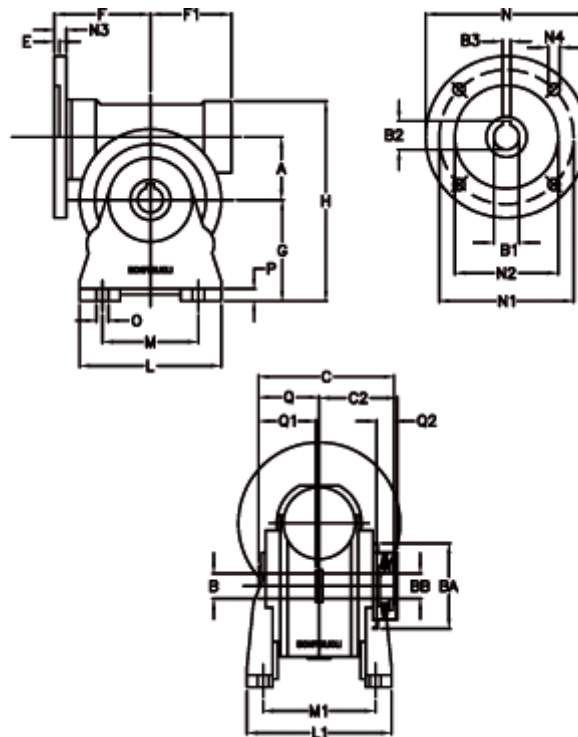

Article number: 390204401422216

Description: Worm Gear with Torque Limiter  
VF 44-L1-A-14-P63B5

## Measures

a = 44.60	C2 = 48	L1 = 98.0	O = 8.5
B = 18	Description = VF 44A-xx-63B5	m = 52	P = 10
B1 E7 = 11	E = 2.0	M1 = 81.0	Q = 32.0
B2 = 12.8	F = 65	N = 140	Q1 = 32
B3 H9 = 4	F1 = 54	N1 = 115	Q2 = 12
BA = 40	g = 72	N2 = 95	
BB H7 = 11	H = 143	N3 = 10.5	
C = 79	L = 90	N4 = 9,5	